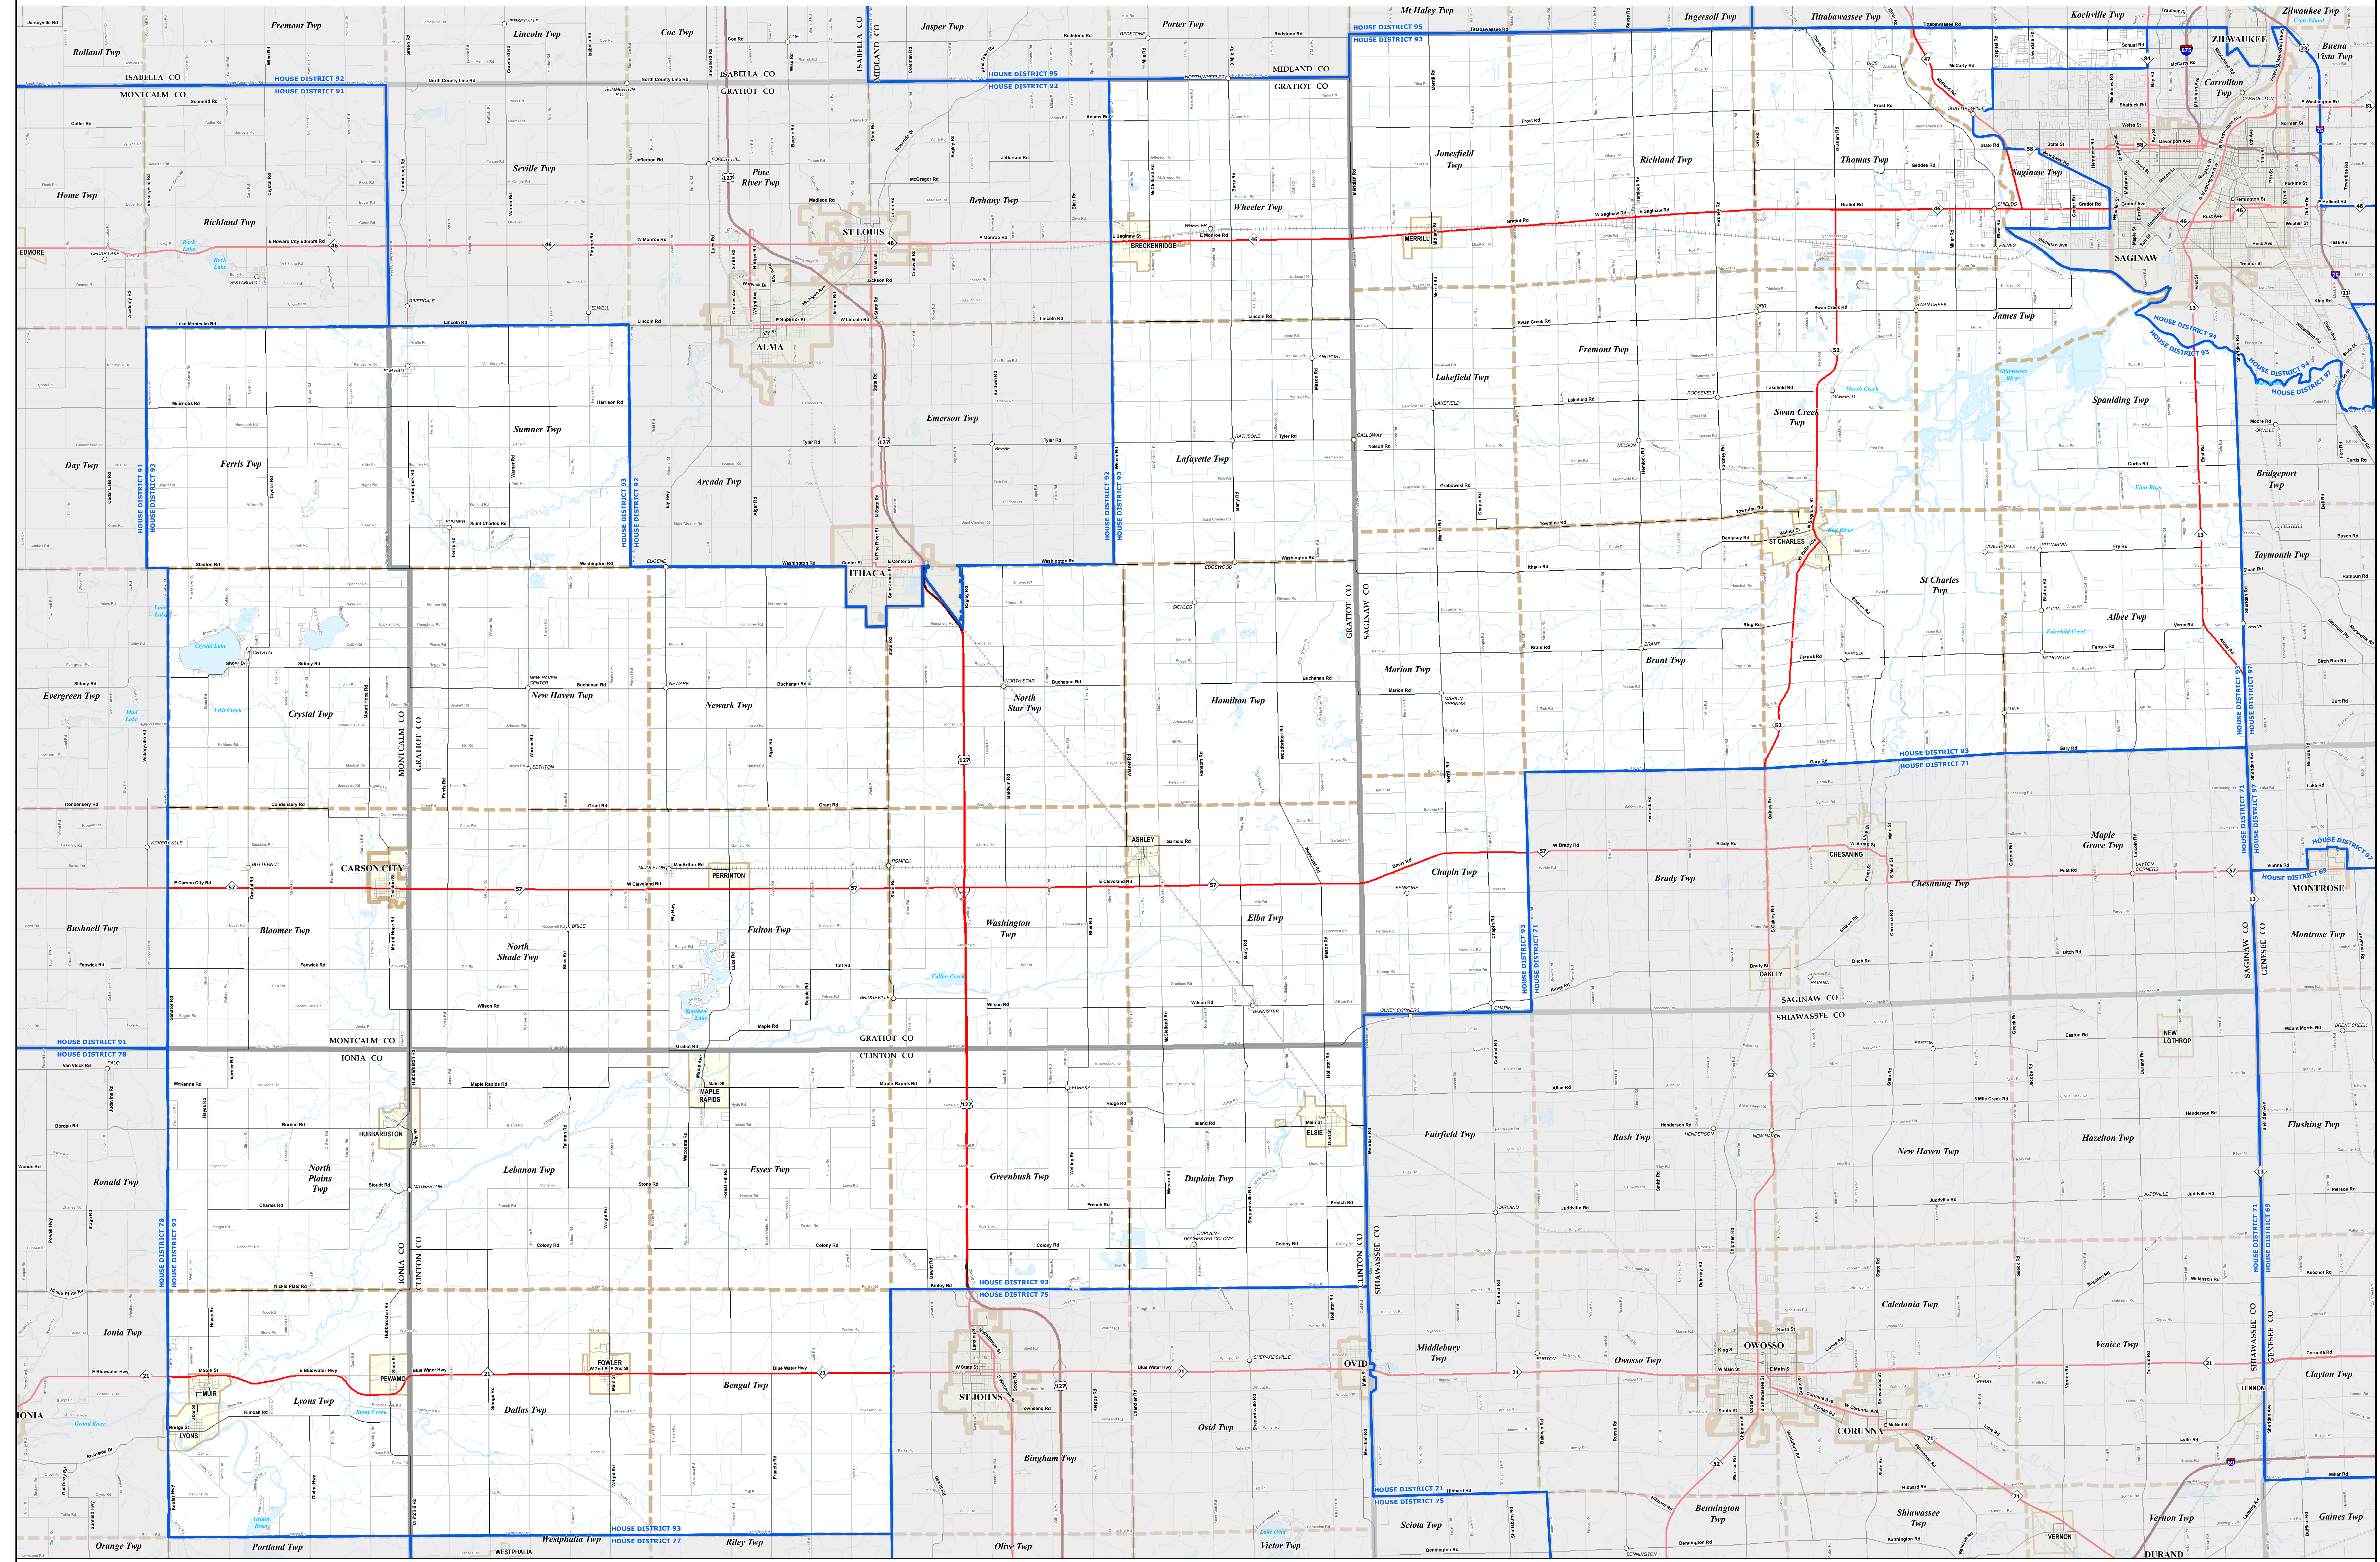

MICHIGAN STATE HOUSE DISTRICT 93

2021 Apportionment Plan

0 1 2 Miles

Legend			
	House District		Freeway
	City		Highway
	Village		Primary Road
	Unincorporated Place		Local Road
	Township		Railroad
	County		Water Feature
	State		River, Stream, or Drain